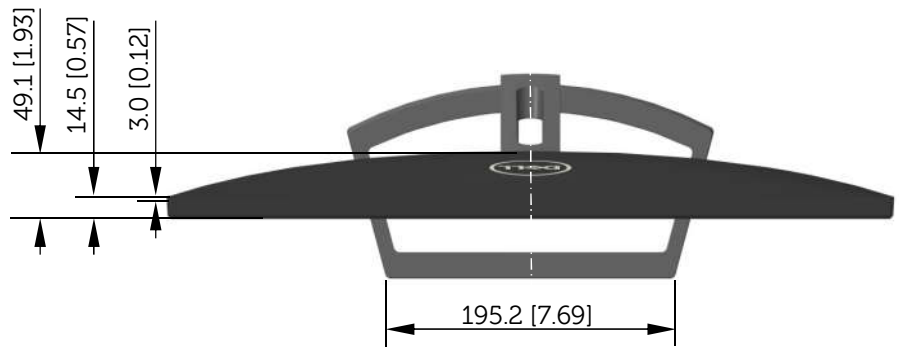

S2218H / S2218M Outline Dimension

Unit: mm (inch)
 Dimension: Nominal
 Scale: Not to scale

Back view of Monitor without stand

S2318H / S2318M Outline Dimension

Unit: mm (inch)
 Dimension: Nominal
 Scale: Not to scale

Back view of Monitor without stand