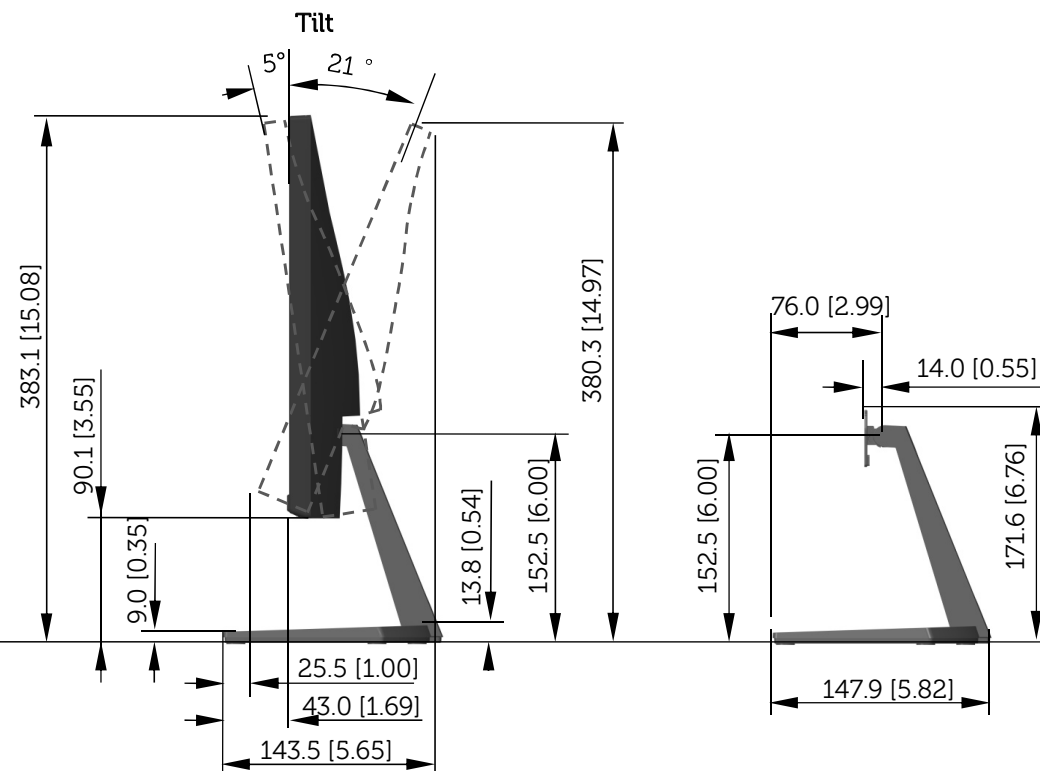

S2218H / S2218M Outline Dimension

Unit: mm (inch)
 Dimension: Nominal
 Scale: Not to scale

Back view of Monitor without stand

S2318H / S2318M Outline Dimension

Unit: mm (inch)
 Dimension: Nominal
 Scale: Not to scale

Back view of Monitor without stand