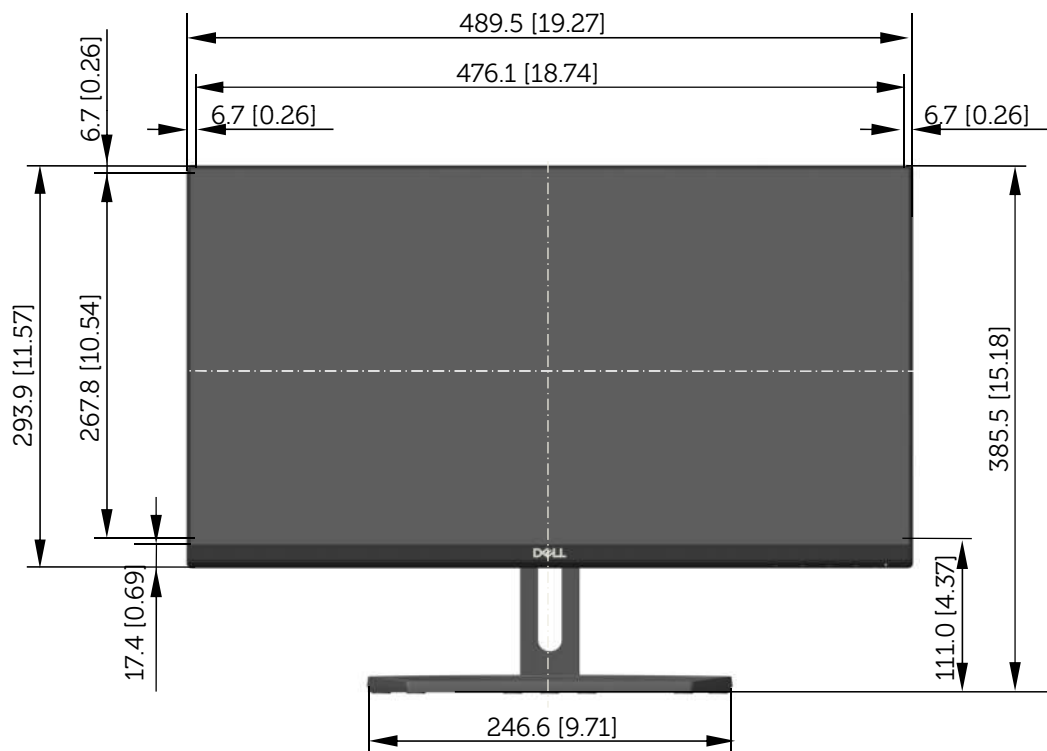

S2218H / S2218M Outline Dimension

Unit: mm (inch)
 Dimension: Nominal
 Scale: Not to scale

Back view of Monitor without stand

S2318H / S2318M Outline Dimension

Unit: mm (inch)
 Dimension: Nominal
 Scale: Not to scale

Back view of Monitor without stand